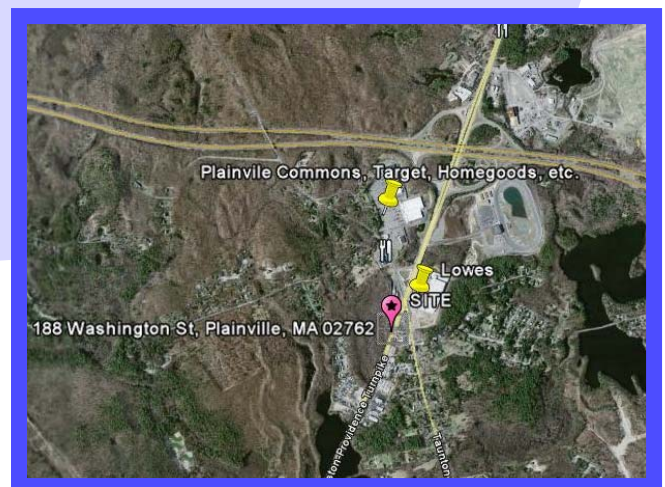

www.WlukaRealEstate.com

All information is from sources deemed reliable. No representation is made as to the accuracy thereof and is subject to errors, omissions, price change and other conditions without notice.